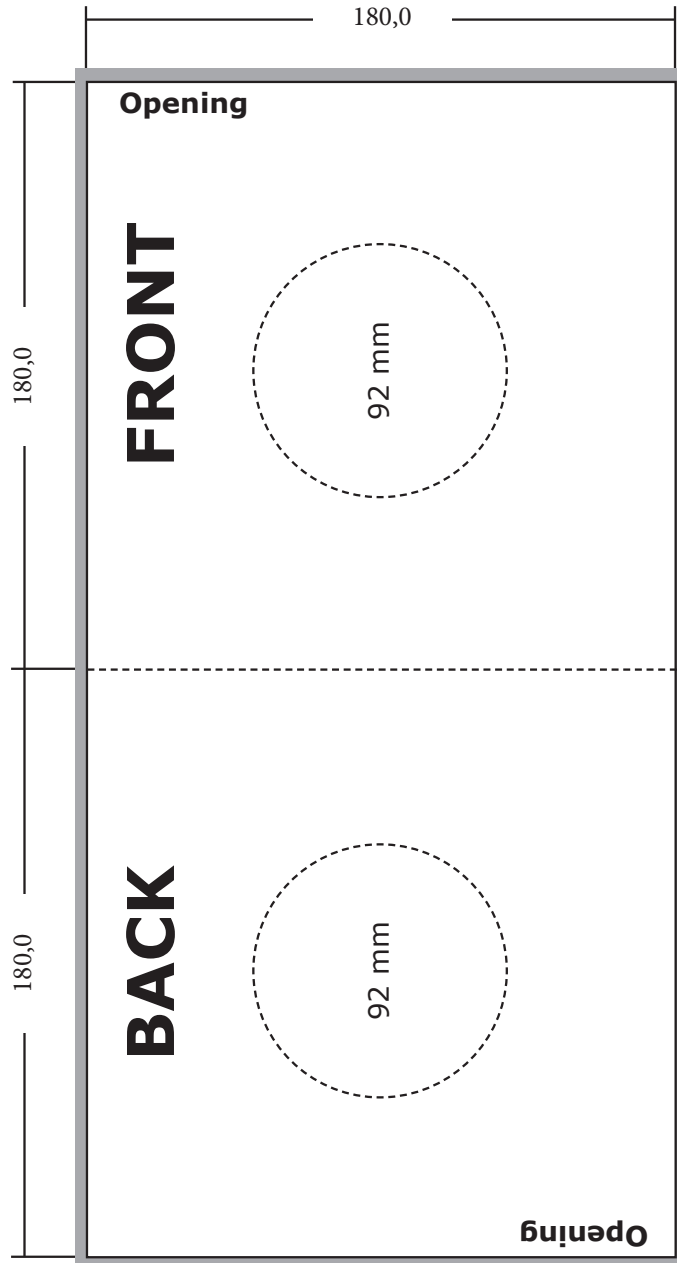

**Product Specification**

**7" sleeve**

with or without center holes

**material:** 135 gsm offset paper  
 170 gsm art paper  
 250 gsm card board

**finish:** dispersion varnish

**close format:** 180,0 x 0,0 x 180,0 mm  
**open format:** 360,0 x 0,0 x 180,0 mm

**Note:**  
 Not for use with Innersleeve.

**Variations:**  
 A) top side opening

B) right side opening

 = 3 mm bleed area