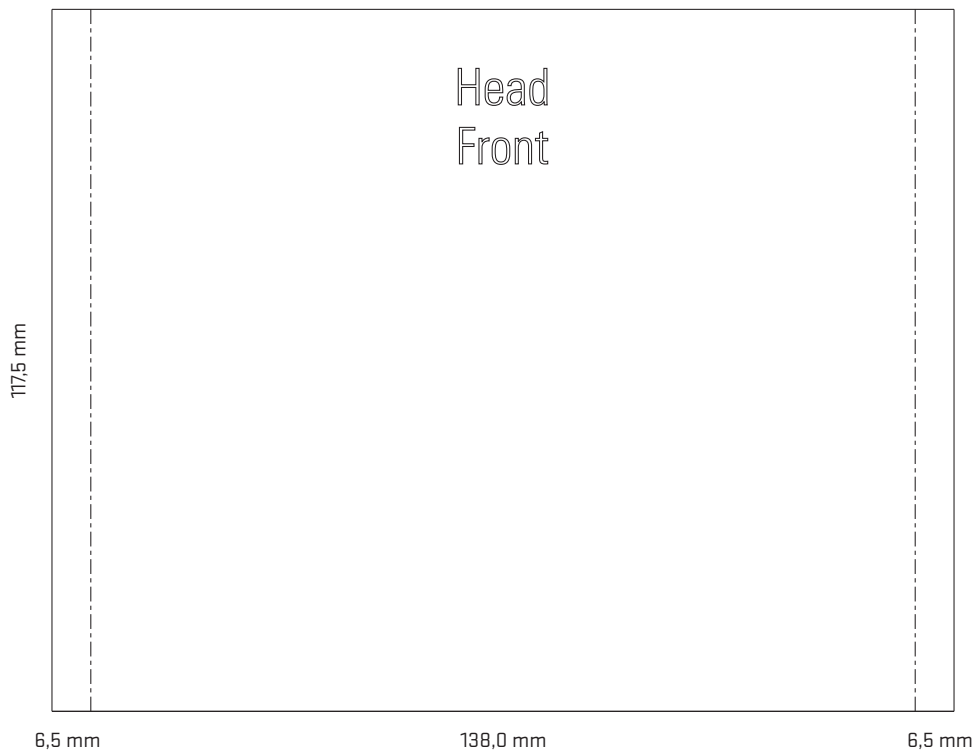

Template for

Audio - Inlay

Template-No.: 0001

Open format:	151,0 x 117,5 mm
Closed format:	138,0 x 117,5 x 6,5 mm
Width of spine:	6,5 mm
Material:	160 gsm gloss art paper as standard

Please find the related EPS and layout files attached to this PDF.

Measurement input

scaling: 79 % • bleed: 3 mm

Folding layout

Printing area

front printing

back printing