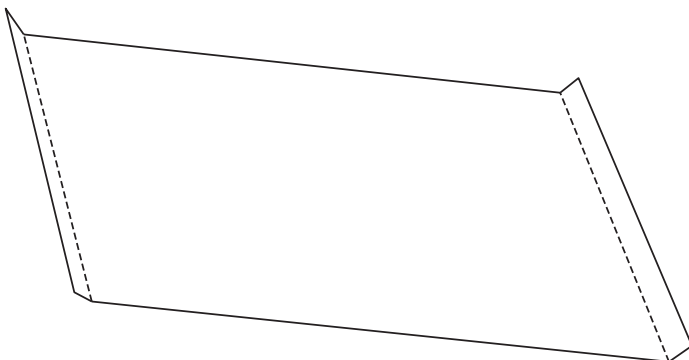

Template for

Audio - Inlay

Template-No.: 0001

Open format:	151,0 x 117,5 mm
Closed format:	138,0 x 117,5 x 6,5 mm
Width of spine:	6,5 mm
Material:	160 gsm gloss art paper as standard

Please find the related EPS and layout files attached to this PDF.

Measurement input

scaling: 79 % • bleed: 3 mm

Folding layout

Printing area

front printing

back printing