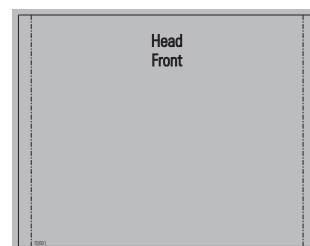

Template for

Audio - Inlay

Template-No.: 0001

Open format:	151,0 x 117,5 mm
Closed format:	138,0 x 117,5 x 6,5 mm
Width of spine:	6,5 mm
Material:	160 gsm gloss art paper as standard

Please find the related EPS and layout files attached to this PDF.

Measurement input

scaling: 79 % • bleed: 3 mm

Folding layout

Printing area

front printing

back printing